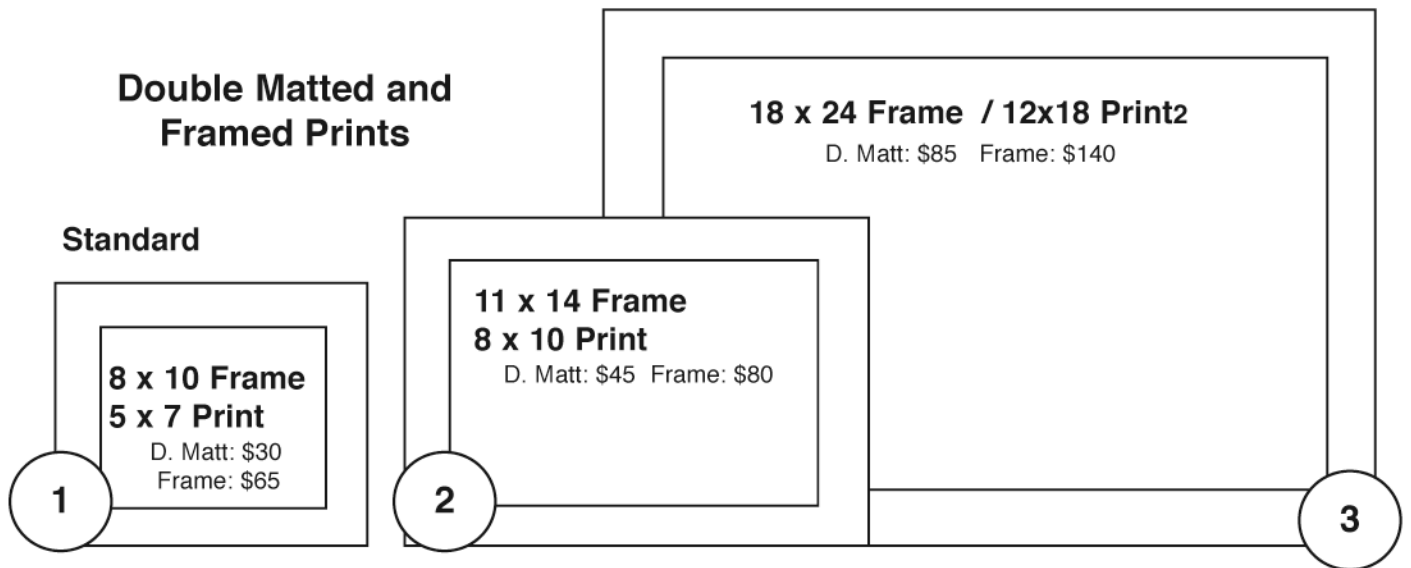

# PRINT OPTIONS - KEUKAVIEW PHOTOGRAPHY

All prints are double matted, unless otherwise special ordered

## Canvas Prints

# Composites

**7**

**2 - 4 x 6 Prints, 10x 14 Frame**  
D.Matt: \$60 Frame: \$95

**3 - 4 x 6 Prints; 10 x 20 Frame**  
D.Matt: \$90 Frame: \$125  
(Horizontal or Vertical)

**8**

**2 - 5 x 7 Prints; 11 x 16 Frame**  
D.Matt: \$70 Frame: \$105

**3 - 5x7 Prints 9 x 23 Frame:**  
D.Matt: \$105 Frame: \$140  
(Horizontal or Vertical)

**9**

Single Matt: \$120 Frame: \$155

**6 - 4 x 6 Prints in Single Matt 13 x 24 Frame Size t** (above)

**9 - 4 x 6 Prints in Single Matt 20 x 24 Frame Size** (below)